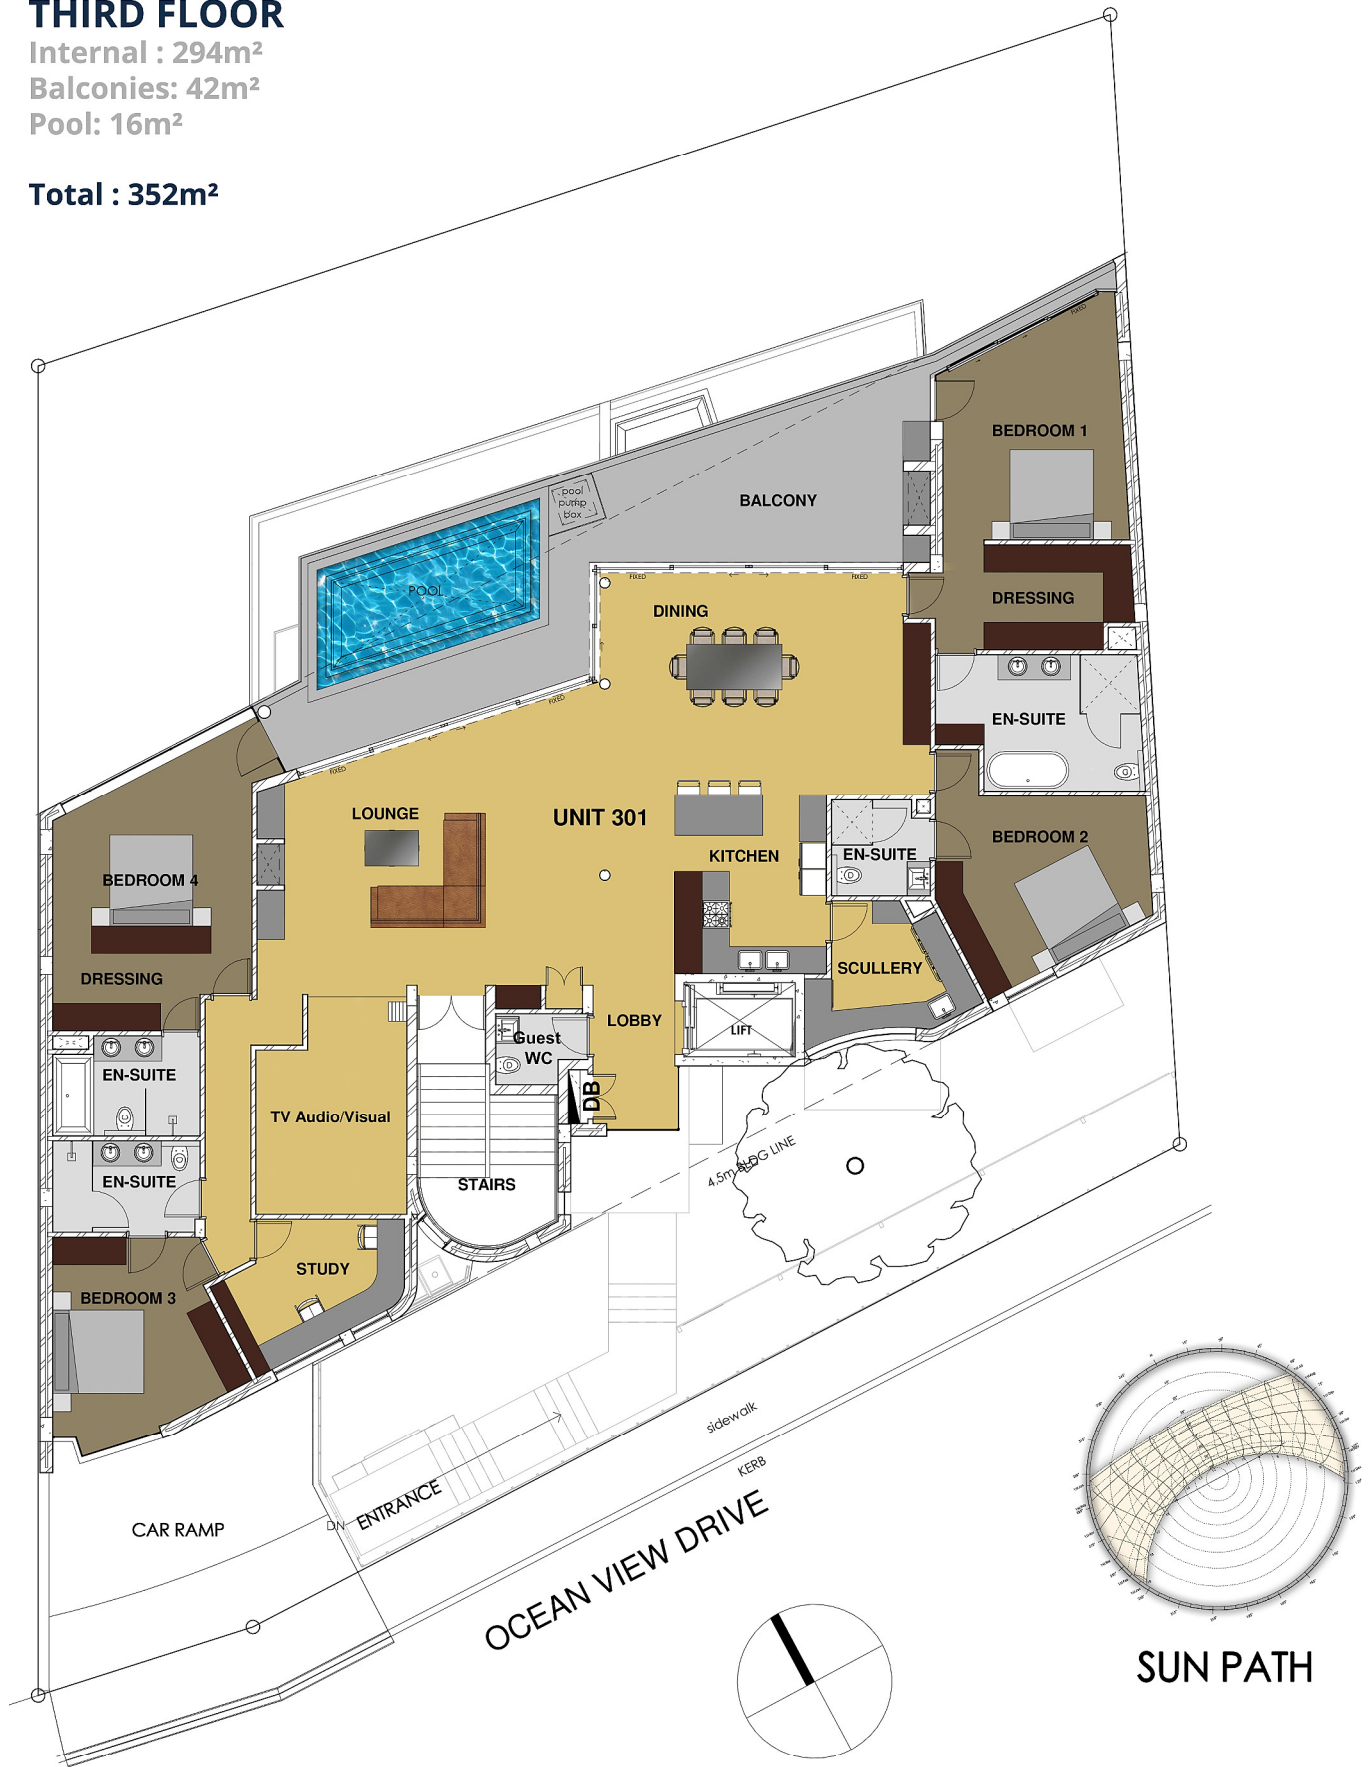

UNIT 301

THIRD FLOOR

Internal : 294m²

Balconies: 42m²

Pool: 16m²

Total : 352m²

EXTERIOR PORCELAIN TILES

ENGINEERED OAK

INTERIOR PORCELAIN TILES

'BELGOTEX WESTMINSTER' CARPET

EXCLUSIVE USE GARDEN